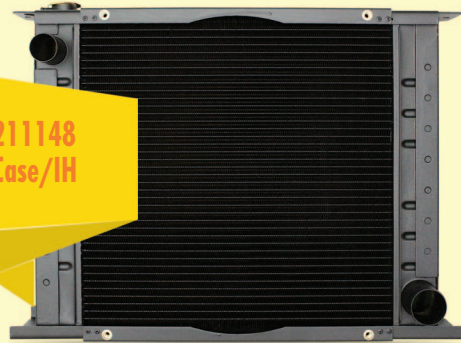

245978
CAT Stationary
Engine

Fits: Stationary Engine
Core Dimensions: 22" x 22 1/8" x 3 3/4"

245970
Perkins
Generator

Fits: Donkey Model Generator
Core Dimensions: 17 3/8" x 13 1/8" x 1 3/8"

Skidsteer RADIATORS

▶ With over 70 models covering 200+ applications, Northern Radiator has you covered for skidsteer replacement radiators!

211147
Case/IH

Fits: 40XT

Core Dimensions: 20 ³/₁₆" x 19 ¹/₈" x 2 ¹/₄"

Inlet: 1 ³/₄" Outlet: 2 ¹/₄"

OE#: 386919A2, 386918A2

211148
Case/IH

Fits: 60XT, 70XT

Core Dimensions: 20 ³/₁₆" x 19 ¹/₈" x 4"

Inlet: 1 ³/₄" Outlet: 2 ¹/₄"

OE#: 386913A2, 386915A2, 386911A1, 379022A1

Fits Case: SR175, SR200, SV185, TR270

Core Dimensions: 25 ³/₈" x 26" x 3 ¹/₄"

Inlet: 1 ¹/₄" Outlet: 1 ¹/₄"

OE#: 666384, 6666384

Fits Ford/New Holland: C175, C185, C190, L175, L180, L185, L190, LS180B, LS185B, LS190B, LT185B, LT190B

Fits Case: 410, 420, 420CT, 430, 435, 440, 440CT, 445, 445CT, 450, 450CT, 465