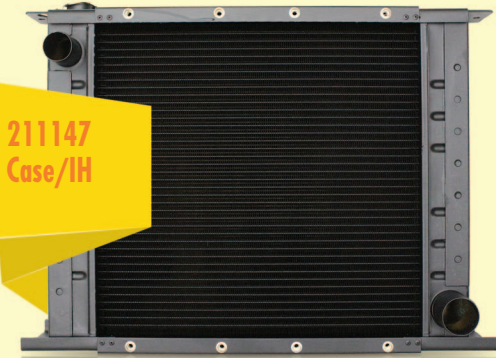

245978
CAT Stationary
Engine

Fits: Stationary Engine
Core Dimensions: 22" x 22 1/8" x 3 3/4"

245970
Perkins
Generator

Fits: Donkey Model Generator
Core Dimensions: 17 3/8" x 13 1/8" x 1 3/8"

Skidsteer RADIATORS

▶ With over 70 models covering 200+ applications, Northern Radiator has you covered for skidsteer replacement radiators!

211147
Case/IH

Fits: 40XT

Core Dimensions: 20 ³/₁₆" x 19 ¹/₈" x 2 ¹/₄"

Inlet: 1 ³/₄" Outlet: 2 ¹/₄"

OE#: 386919A2, 386918A2

211148
Case/IH

Fits: 60XT, 70XT

Core Dimensions: 20 ³/₁₆" x 19 ¹/₈" x 4"

Inlet: 1 ³/₄" Outlet: 2 ¹/₄"

OE#: 386913A2, 386915A2, 386911A1, 379022A1

Fits Case: SR175, SR200, SV185, TR270

Core Dimensions: 25 ³/₈" x 26" x 3 ¹/₄"

Inlet: 1 ¹/₄" Outlet: 1 ¹/₄"

OE#: 666384, 6666384

Fits Ford/New Holland: C175, C185, C190, L175, L180, L185, L190, LS180B, LS185B, LS190B, LT185B, LT190B

Fits Case: 410, 420, 420CT, 430, 435, 440, 440CT, 445, 445CT, 450, 450CT, 465