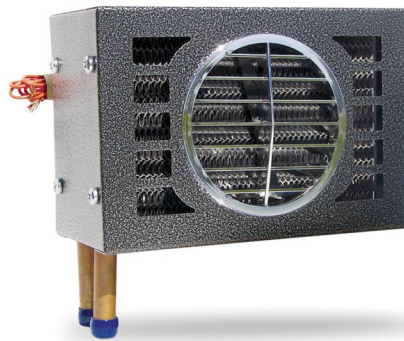

▲ AH468

AH464 ▶