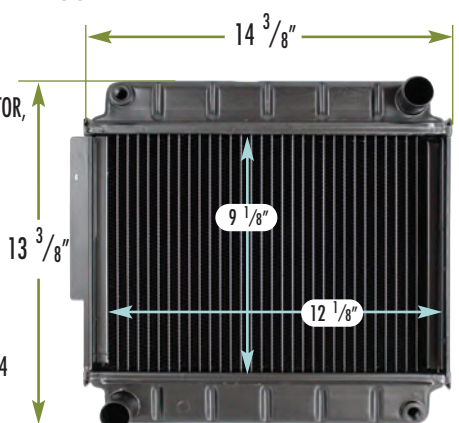

▶ 2455005 ~ JOHN DEERE

FITS: 6x4 DIESEL
GATOR, MILITARY GATOR,
WORKSITE GATOR

DEPTH: 2 1/2"

INLET: 1 1/8"

OUTLET: 1 1/8"

OEM #: AM121622,
AM121623, VGA11014

ATV/UTV ILLUSTRATIONS

▶ 2455006 ~ JOHN DEERE