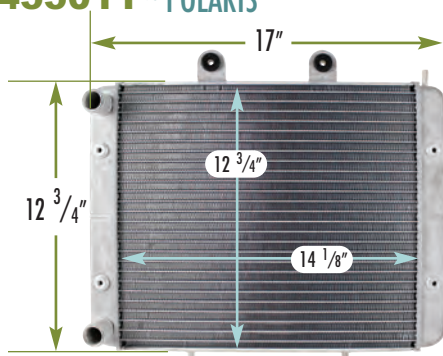

FITS: ATP 500 4X4, SPORTSMAN MODELS
DEPTH: 1" **INLET:** 3/4" **OUTLET:** 3/4"
OEM #: 1240152, 1240305, 1240520

▶ 2455011 ~ POLARIS

FITS: MV7, SPORTSMAN MODELS
DEPTH: 1" **INLET:** 1" **OUTLET:** 1"
OEM #: 1240161, 1240190, 1340301, 1240521