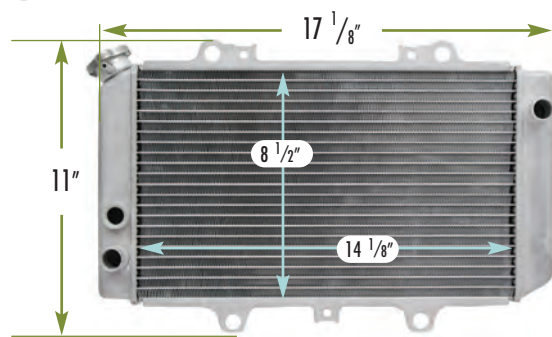

▶ 2455014 ~ YAMAHA

FITS: GRIZZLY MODELS
DEPTH: 1"   **INLET:** 7/8"   **OUTLET:** 7/8"
OEM #: 5KM-12461-00-00