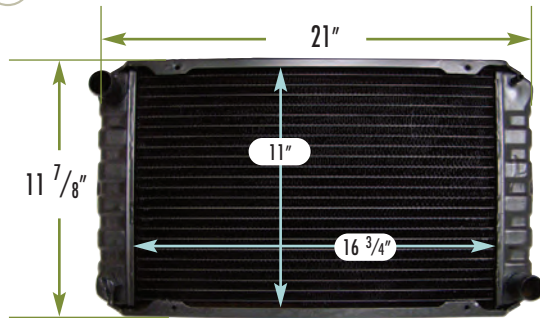

▶ 2455005 ~ JOHN DEERE

FITS: 6x4 DIESEL
GATOR, MILITARY GATOR,
WORKSITE GATOR

DEPTH: 2 1/2"

INLET: 1 1/8"

OUTLET: 1 1/8"

OEM #: AM121622,
AM121623, VGA11014

ATV/UTV ILLUSTRATIONS

▶ 2455006 ~ JOHN DEERE