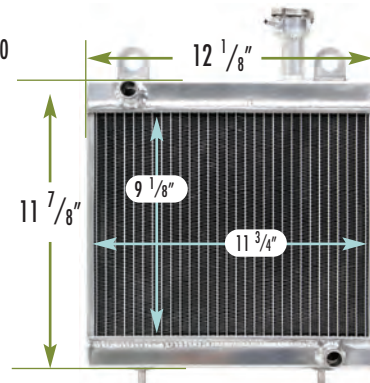

▶ 2455032 ~ POLARIS

FITS: SCRAMBLER 500
4X4, SCRAMBLER 500
4X4 INT'L
DEPTH: $1 \frac{1}{4}$ "
INLET: $\frac{3}{4}$ "
OUTLET: $\frac{3}{4}$ "
OEM #: 1240463,
1240504