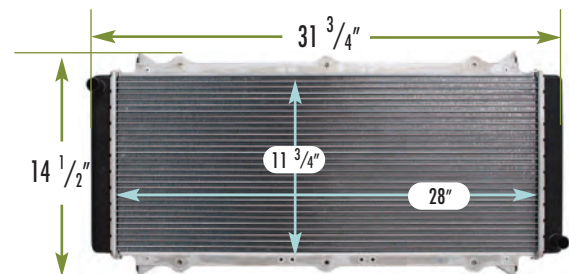

▶ 2455039 ~ ARTIC CAT

FITS: ARTIC CAT WILDCAT SERIES
DEPTH: 1 3/8" INLET: 7/8" OUTLET: 7/8"
OEM #: 0413293