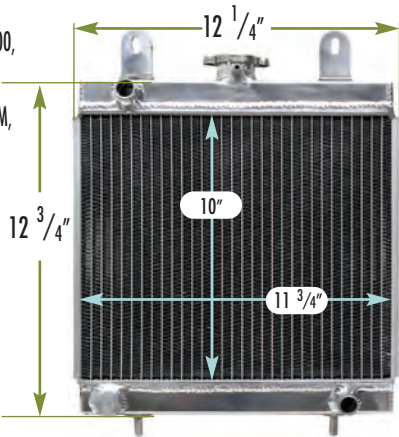

▶ 2455009 ~ POLARIS

FITS: SCRAMBLER 400,
 500, 500 INT'L, 500
 4X4, 500 4X4 FREEDOM,
 500 INT'L 4X4,
 TRAILBLAZER 400,
 XPLORER 400

DEPTH: 1 3/8"

INLET: 3/4"

OUTLET: 3/4"

OEM #: 1240177,
 1240090

▶ 2455010 ~ POLARIS