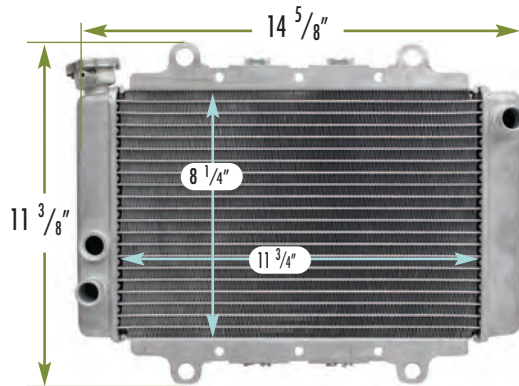

▶ 2455015 ~ YAMAHA

FITS: GRIZZLY, KODIAK MODELS
DEPTH: 1"   **INLET:** 13/16"   **OUTLET:** 13/16"
OEM #: 5ND-E240A-01-00