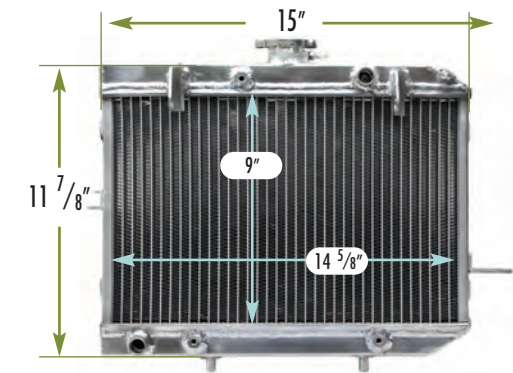

2455020 ~ HONDA