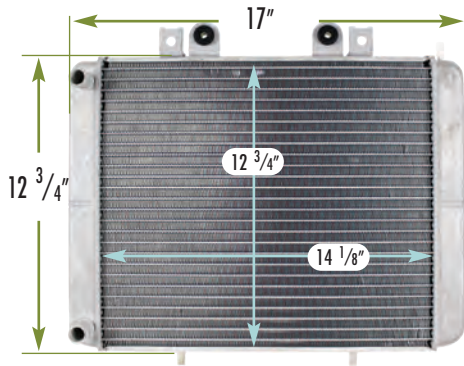

▶ 2455029 ~ POLARIS