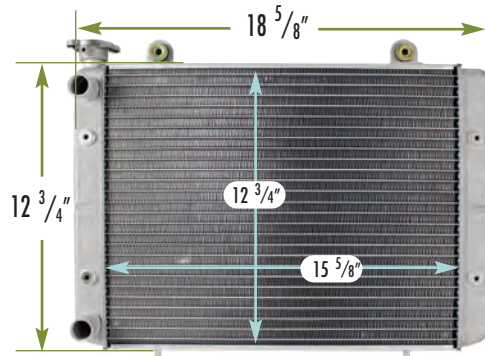

▶ 2455036 ~ POLARIS

FITS: RANGER SIDE BY SIDE MODELS
DEPTH: 1 1/4" INLET: 1" OUTLET: 1"
OEM #: 1240385