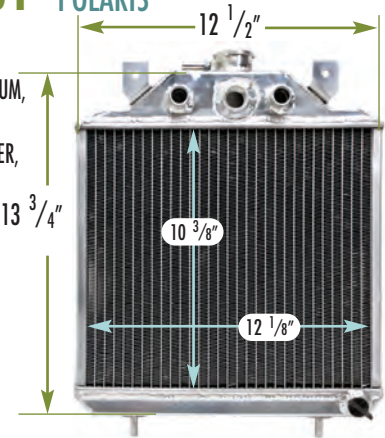

▶ 2455001 ~ POLARIS

FITS: BIG BOSS, MAGNUM,
SCRAMBLER, SPORT,
SPORTSMAN, TRAIL BLAZER,
XPLOER

DEPTH: 1 1/4"

INLET: 3/4"

OUTLET: 3/4"

OEM #: 1240015