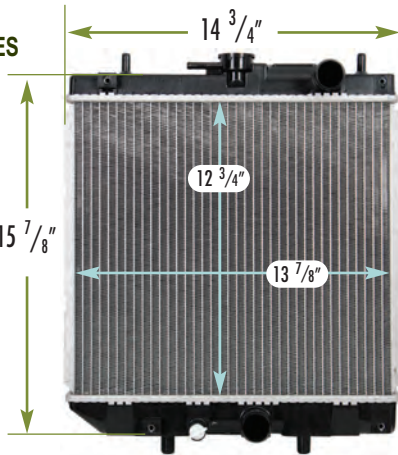

ATV/UTV ILLUSTRATIONS

▶ 2455040 ~ KUBOTA

FITS: RTV 900 SERIES

DEPTH: 1"

INLET: 1 1/4"

OUTLET: 1 1/4"

OEM #: K756185210 15 7/8"

▶ 2455041 ~ ARCTIC CAT