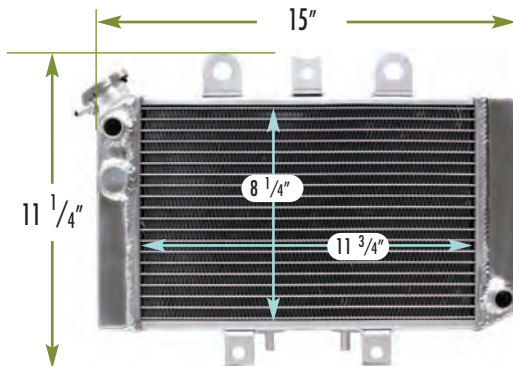

2455023 ~ POLARIS