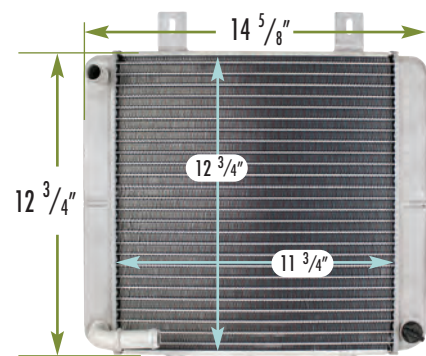

▶ 2455012 ~ POLARIS

FITS: ATP, BIG BOSS, MAGNUM, SPORTSMAN MODELS
DEPTH: 1" **INLET:** 3/4" **OUTLET:** 3/4"
OEM #: 1240045, 1240533