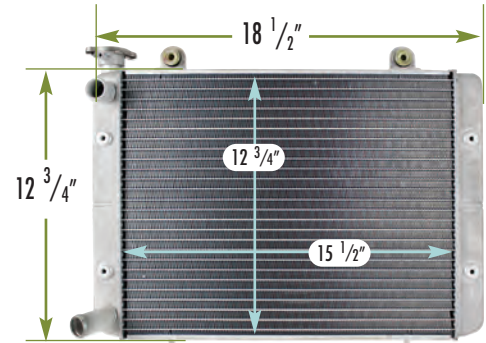

▶ 2455007 ~ POLARIS

FITS: RANGER MODELS
DEPTH: 1 1/4" **INLET:** 1" **OUTLET:** 1"
OEM #: 1240211, 1240286

▶ 2455009 ~ POLARIS

FITS: SCRAMBLER 400,
500, 500 INT'L, 500
4X4, 500 4X4 FREEDOM,
500 INT'L 4X4,
TRAILBLAZER 400,
XPLORER 400

DEPTH: 1 3/8"

INLET: 3/4"

OUTLET: 3/4"

OEM #: 1240177,
1240090