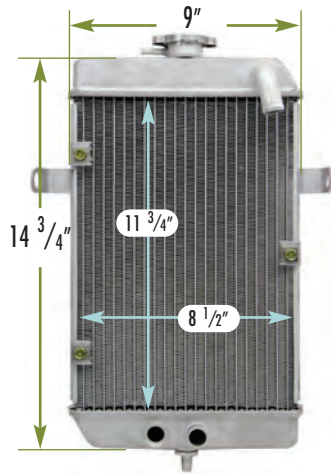

DEPTH: $1\frac{1}{4}$ "

INLET: $\frac{13}{16}$ "

OUTLET: $\frac{13}{16}$ "

OEM #: 2GU-12460-01-00,
2GU-12461-01-00

ATV/UTV ILLUSTRATIONS

▶ 2455026 ~ YAMAHA

FITS: RAPTOR 660R
 DEPTH: $\frac{5}{8}$ "
 INLET: $\frac{13}{16}$ "
 OUTLET: $\frac{13}{16}$ "
 OEM #: 5LP-12461-10-00