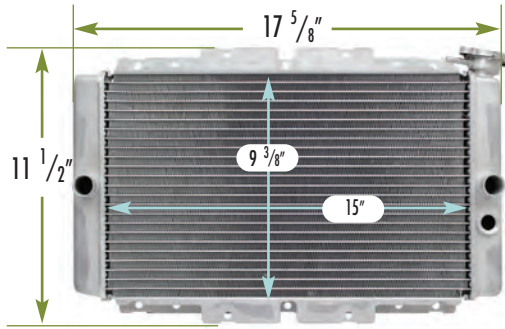

ATV/UTV ILLUSTRATIONS

▶ 2455013 ~ YAMAHA

FITS: RHINO MODELS
DEPTH: 1"   **INLET:** 7/8"   **OUTLET:** 7/8"
OEM #: 5UG-E2461-00-00