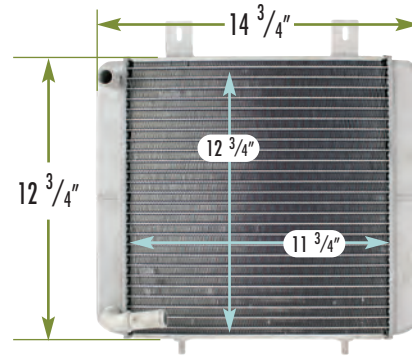

▶ 2455030 ~ POLARIS