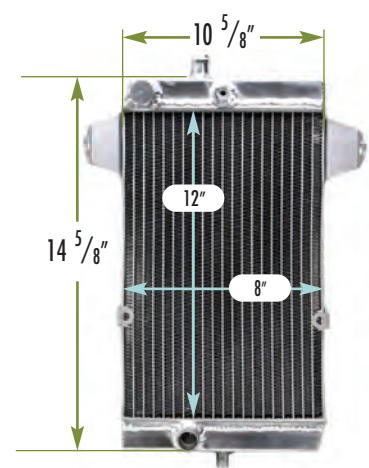

2455051 ~ KAWASAKI

FITS: 2x4 KFX700 MODELS
DEPTH: 1"
INLET: $\frac{13}{16}$ "
OUTLET: $\frac{13}{16}$ "
OEM #: 390600006