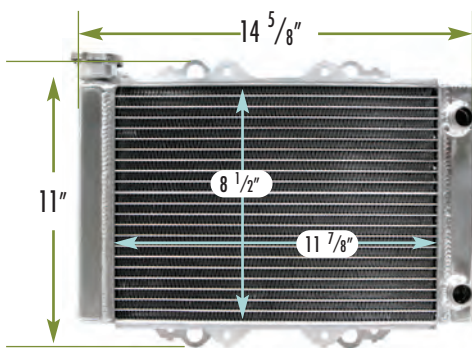

2455050 ~ KAWASAKI

FITS: KFX450R MODELS
DEPTH: $1\frac{1}{2}$ " INLET: $\frac{13}{16}$ " OUTLET: $\frac{13}{16}$ "
OEM #: 390610125