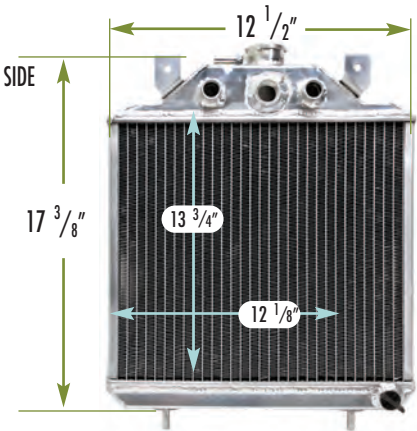

▶ 2455003 ~ POLARIS

FITS: RANGER SIDE BY SIDE

DEPTH: 1 1/4"

INLET: 3/4"

OUTLET: 3/4"

OEM #: 1240029