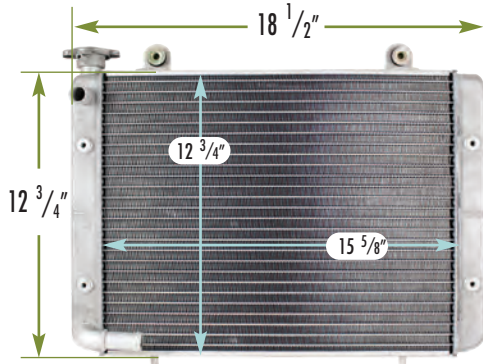

▶ 2455035 ~ POLARIS

FITS: RANGER 2X4, 4X4, 6X6, RANGER 500 2X4, 4X4, RANGER 4X4 EFI
DEPTH: 1 1/4" INLET: 3/4" OUTLET: 3/4"
OEM #: 1240209, 1240458