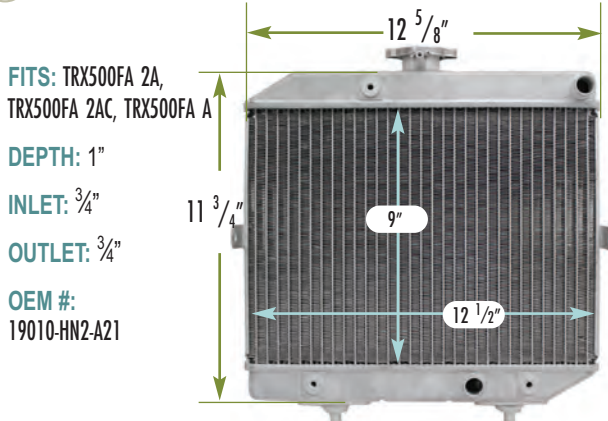

▶ 2455017 ~ HONDA

FITS: TRX500FA 2A,
TRX500FA 2AC, TRX500FA A
DEPTH: 1"
INLET: 3/4"
OUTLET: 3/4"
OEM #:
19010-HN2-A21