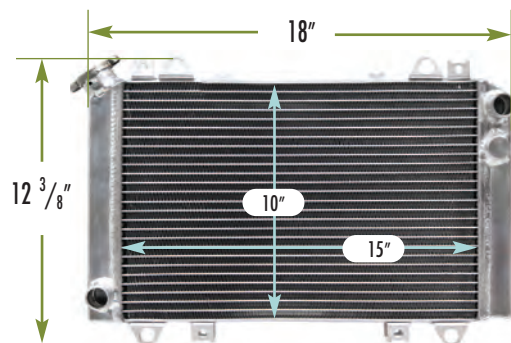

▶ 2455047 ~ KAWASAKI

FITS: MULE 3000, 3010, 3010 TRANS 4x4 MODELS EXCLUDING DIESEL

DEPTH: 1" INLET: 1" OUTLET: 1"

OEM #: 390601187