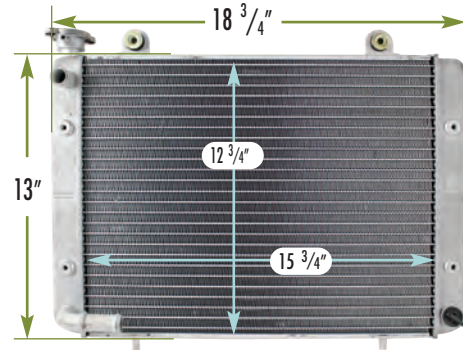

▶ 2455034 ~ POLARIS

FITS: RANGER 2X4, 4X4, 6X6
DEPTH: 1 1/4" INLET: 3/4" OUTLET: 3/4"
OEM #: 1240140, 1240418, 1240459