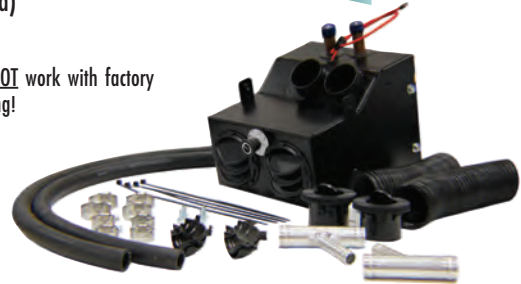

Note: Will NOT work with factory power steering!

AH301

16,000 BTU heater with 3 speed fan. Bolts directly into cab. (Mount Kit Included)

With Defrost!

Note: Will NOT work with factory power steering!

AH302