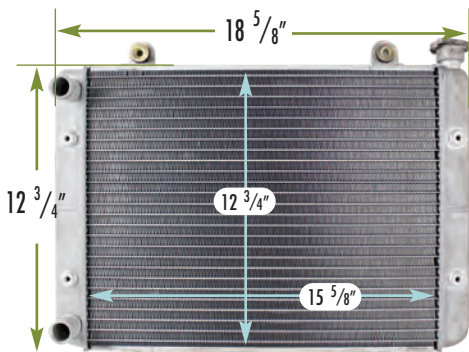

▶ 2455037 ~ POLARIS

FITS: RANGER SIDE BY SIDE MODELS
DEPTH: 1 1/4" INLET: 1" OUTLET: 1"
OEM #: 1240527, 1240528