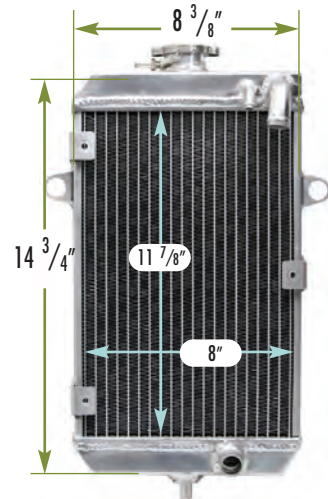

▶ 2455027 ~ YAMAHA

FITS: RAPTOR 700 MODELS
DEPTH: $1 \frac{5}{8}$ "
INLET: $\frac{13}{16}$ "
OUTLET: $\frac{13}{16}$ "
OEM #: 1S31240A0000,
1PEWE2460000