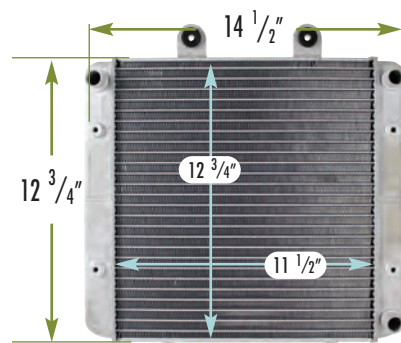

▶ 2455009 ~ POLARIS

FITS: SCRAMBLER 400,
 500, 500 INT'L, 500
 4X4, 500 4X4 FREEDOM,
 500 INT'L 4X4,
 TRAILBLAZER 400,
 XPLORER 400

DEPTH: 1 3/8"

INLET: 3/4"

OUTLET: 3/4"

OEM #: 1240177,
 1240090

▶ 2455010 ~ POLARIS