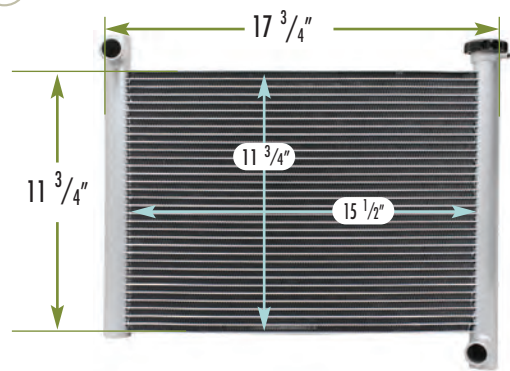

2455049 ~ POLARIS

FITS: SPORTSMAN 550, 850 MODELS
DEPTH: $1\frac{1}{8}$ " INLET: 1" OUTLET: 1"
OEM #: 1240404