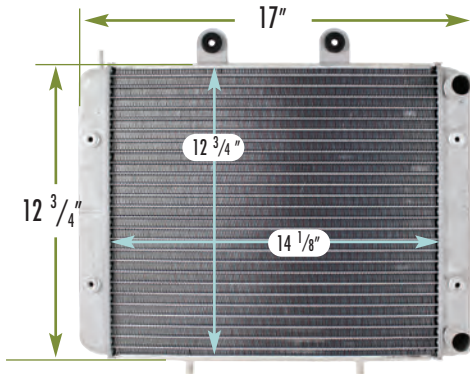

2455021 ~ POLARIS