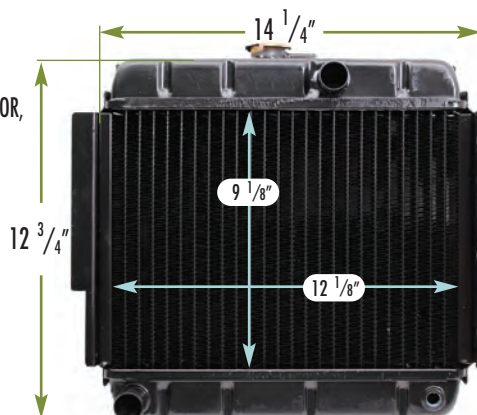

OUTLET: 3/4"

OEM #: 1240029

▶ 2455004 ~ JOHN DEERE

FITS: 4x2 GATOR,
TRAILGATOR, DIESEL GATOR,
MILITARY 6x4 M-GATOR

DEPTH: 2 1/2"

INLET: 1"

OUTLET: 1"

OEM #: VGA10978,
AM116381, AM116382