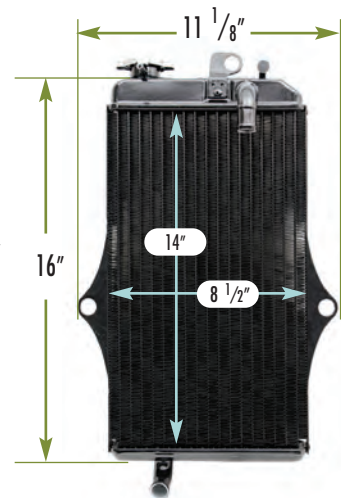

2455025 ~ YAMAHA

FITS: BANSHEE

DEPTH: $1\frac{1}{4}$ "

INLET: $\frac{13}{16}$ "

OUTLET: $\frac{13}{16}$ "

OEM #: 2GU-12460-01-00,
2GU-12461-01-00