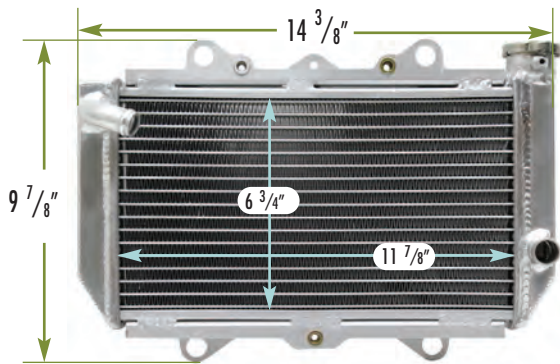

FITS: ARCTIC CAT MODELS, PROWLER

DEPTH: 1 3/8"

INLET: 7/8"

OUTLET: 7/8"

OEM #: 0413184, 0413205

▶ 2455043 ~ YAMAHA

FITS: 2x4 YFZ450 MODELS, BILL BALLANCE EDITION, SPECIAL EDITION

DEPTH: 1" INLET: 3/4" OUTLET: 13/16"