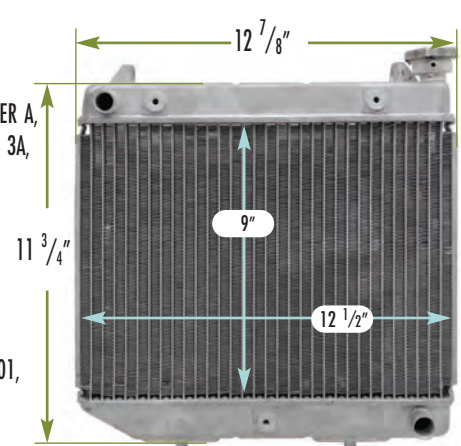

▶ 2455018 ~ HONDA

FITS: TRX450ER 3A,
TRX450ER 3AC, TRX450ER A,
TRX450ER AC, TRX450R 3A,
TRX450R A
DEPTH: 1"
INLET: 3/4"
OUTLET: 13/16"
OEM #: 19010-HP1-601,
19010-HP1-305