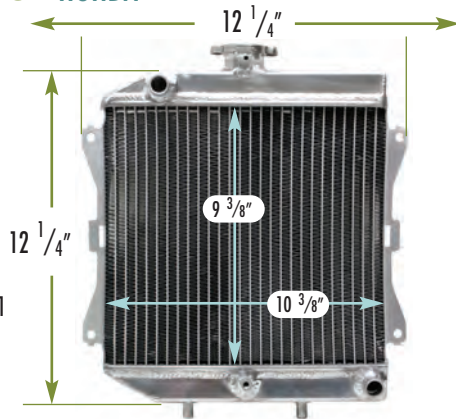

ATV/UTV ILLUSTRATIONS

2455019 ~ HONDA

FITS: 4x4 FOREMAN,
RANCHER, TRX420

DEPTH: 1"

INLET: $\frac{11}{16}$ "

OUTLET: $\frac{11}{16}$ "

OEM #: 19010HP5601