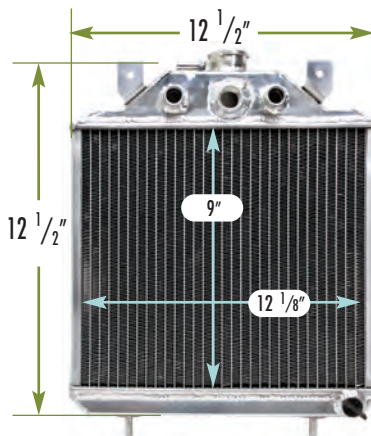

▶ 2455002 ~ POLARIS

FITS: 250, 350L, 400L,
BIG BOSS, SCRAMBLER,
4x4,
TRAIL BOSS

DEPTH: 1 1/4"

INLET: 3/4"

OUTLET: 3/4"

OEM #: 1240006