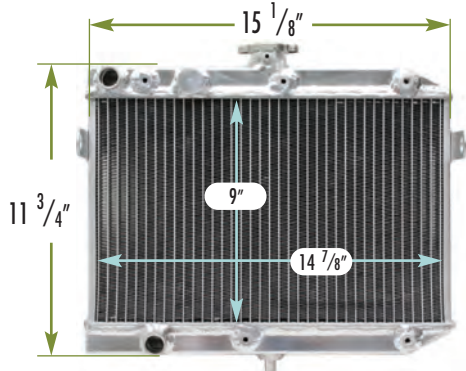

ATV/UTV ILLUSTRATIONS

2455048 ~ SUZUKI

FITS: 4x4 SUZUKI KING QUAD LT-A450, LT-A500, LT-A750 MODELS
DEPTH: 1" INLET: $\frac{7}{8}$ " OUTLET: $\frac{7}{8}$ "
OEM #: 1771031G10, 1771031G11, 1771031G20, 1771031G40