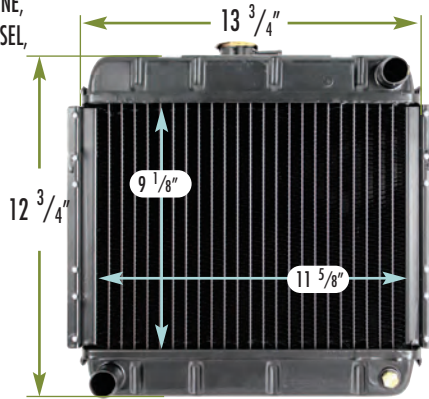

ATV/UTV ILLUSTRATIONS

▶ 2455000 ~ JOHN DEERE

FITS: 6x4 GATOR GAS ENGINE,
6x4 GATOR GREEN TRAIL DIESEL,
WORKSITE DIESEL GATOR

DEPTH: 2 1/2"

INLET: 1"

OUTLET: 1"

OEM #: VGA10979

▶ 2455001 ~ POLARIS