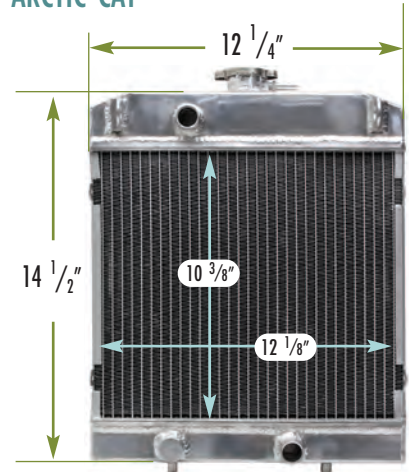

▶ 2455041 ~ ARCTIC CAT

FITS: ARCTIC CAT MODELS, PROWLER

DEPTH: 1 3/8"

INLET: 7/8"

OUTLET: 7/8"

OEM #: 0413184, 0413205