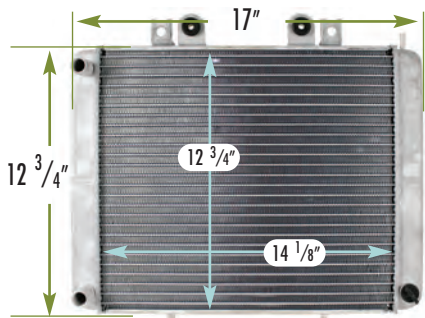

▶ 2455031 ~ POLARIS