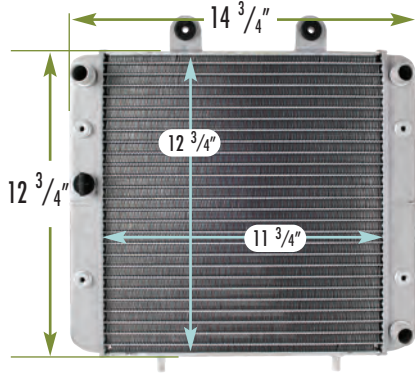

ATV/UTV ILLUSTRATIONS

▶ 2455033 ~ POLARIS

FITS: SPORTSMAN MODELS
DEPTH: 1" INLET: 3/4" OUTLET: 3/4"
OEM #: 1240522, 1240426