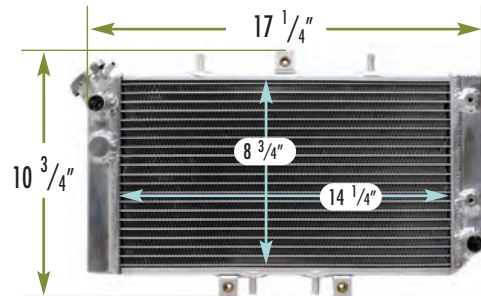

OEM #: 19010HN8A61

2455021 ~ POLARIS

FITS: RANGER MODELS

DEPTH: 1" INLET: 1" OUTLET: 1"

OEM #: 1240444, 1240319

2455022 ~ POLARIS

FITS: OUTLAW, PREDATOR MODELS

DEPTH: 1" INLET: $\frac{13}{16}$ " OUTLET: $\frac{13}{16}$ "