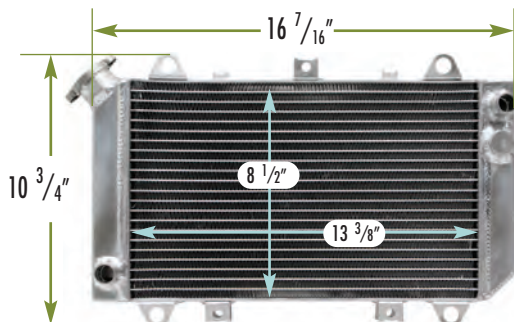

2455053 ~ KAWASAKI

FITS: SPORTSMAN MODELS MULE 2500, 2510, 2520
DEPTH: 1" INLET: $\frac{13}{16}$ " OUTLET: $\frac{13}{16}$ "
OEM #: 390611270