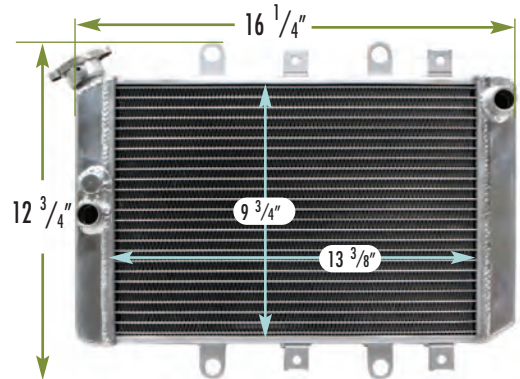

▶ 2455044 ~ YAMAHA

FITS: 2x4 YFZ450 MODELS, BILL BALLANCE EDITION, SPECIAL EDITION

DEPTH: 2" INLET: 7/8" OUTLET: 7/8"

OEM #: 3B41240A0000, 3B41240A1000