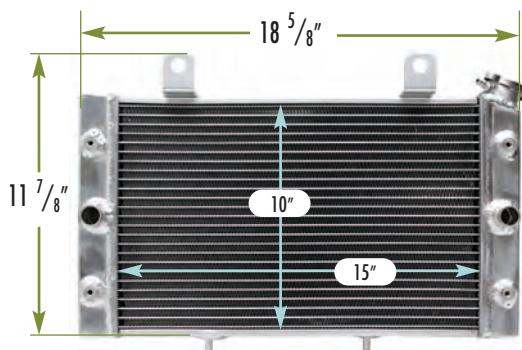

OEM #: 5TG124610000, 5TG124611000

▶ 2455044 ~ YAMAHA

FITS: 2x4 YFZ450 MODELS, BILL BALLANCE EDITION, SPECIAL EDITION

DEPTH: 2" INLET: 7/8" OUTLET: 7/8"

OEM #: 3B41240A0000, 3B41240A1000

▶ 2455045 ~ YAMAHA

FITS: YAMAHA RHINO 700 SERIES