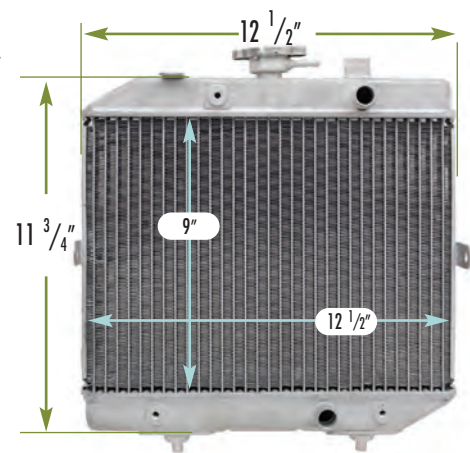

▶ 2455016 ~ HONDA

FITS: TRX500FA A,
TRX500FGA A
DEPTH: 1"
INLET: 3/4"
OUTLET: 3/4"
OEM #:
19010-HN2-505,
19010-HN2-003