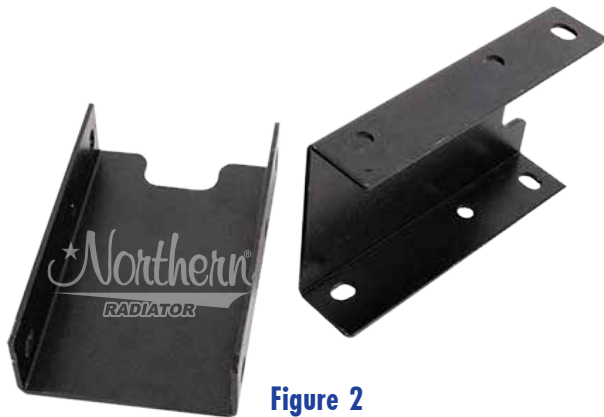

## 211143 Mounting Brackets

For applications with old design full length brackets (**Figure 1**) please use the provided brackets (**Figure 2**) in the box when installing Northern's 211143 radiator. Due to eliminating the full length side bracket, the upper radiator mounts will now mount directly to the new radiator (**Figure 4**).

**Figure 3** illustrates the proper way to install the provided brackets. All other applications will reuse the original mounting.

Figure 1

Figure 2

Figure 3

Old

Figure 4

New